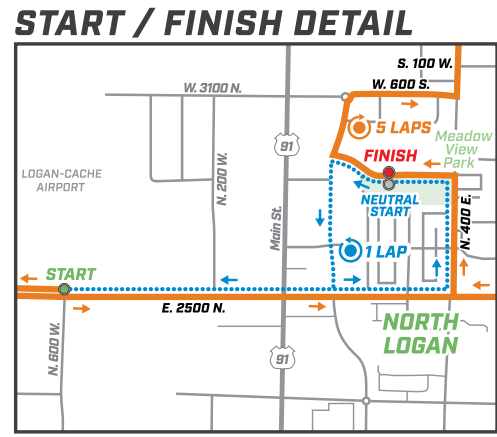

STAGE 1

North Logan

86.9 Miles / 139.9 Kilometers

LEGEND

- Course —
- Start, Finish ● ●
- Sprint S
- KDM KDM
- City / Town ○
- Interstate 80
- U.S. Highway 89
- State Highway 17
- County Road 17

Cartography by SingleTrack Maps