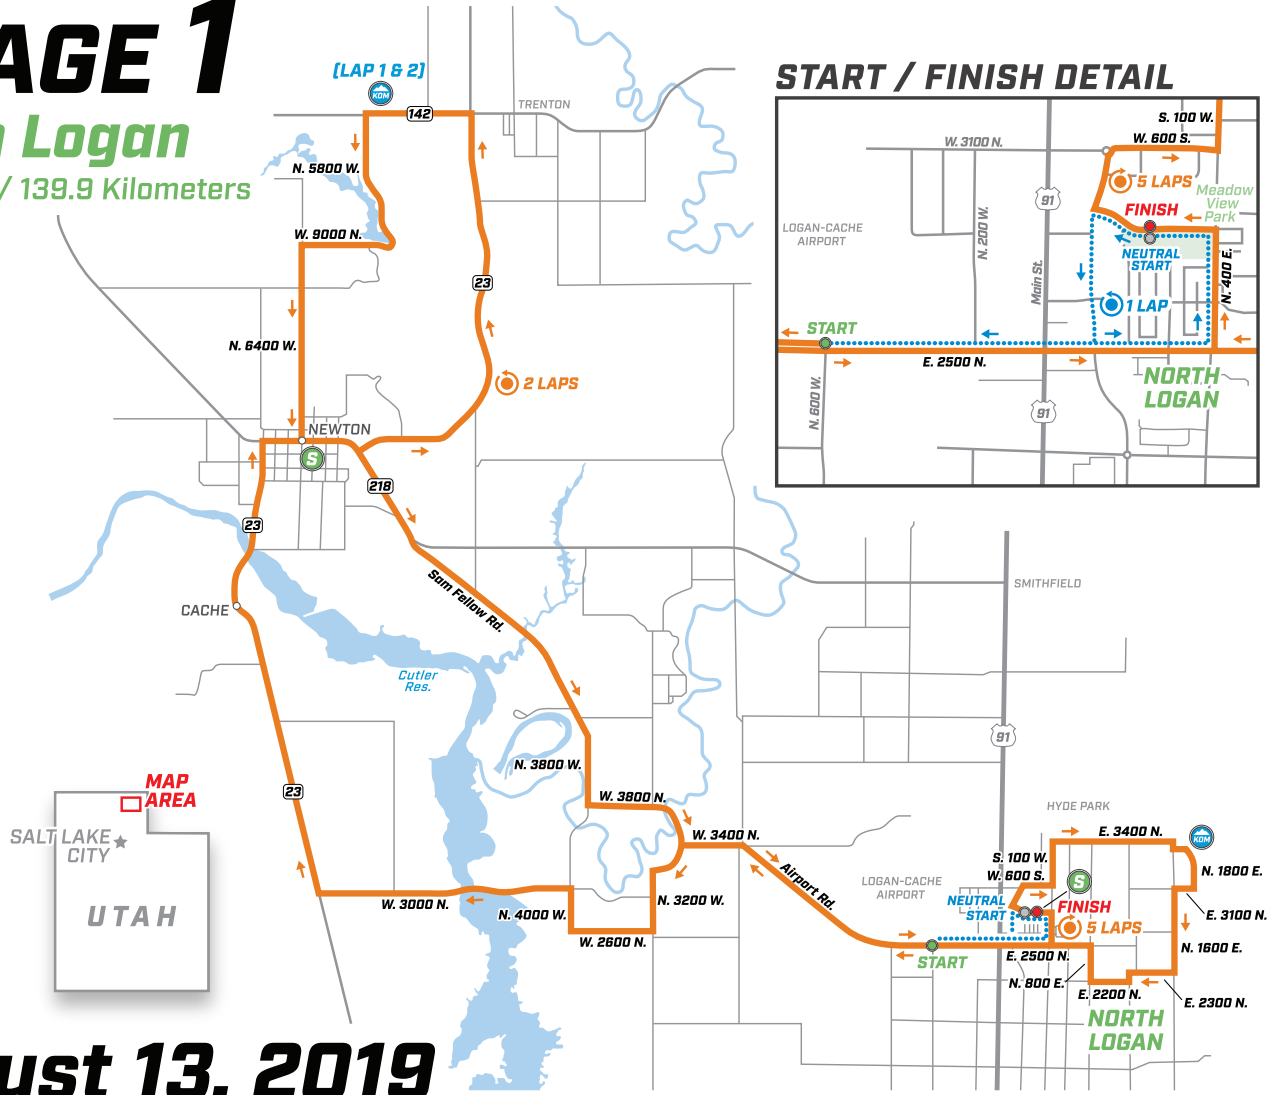

STAGE 1

North Logan

86.9 Miles / 139.9 Kilometers

LEGEND

- Course —
- Start, Finish ● ●
- Sprint S
- KDM KDM
- City / Town ○
- Interstate 80
- U.S. Highway 89
- State Highway 17
- County Road 17

Cartography by SingleTrack Maps